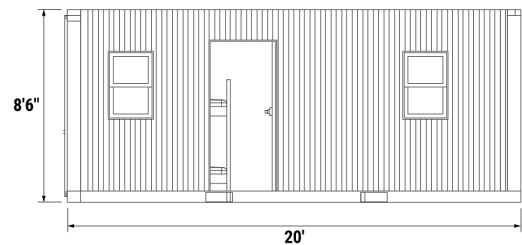

CONTAINERIZED BERTHING UNIT
FRONT VIEW