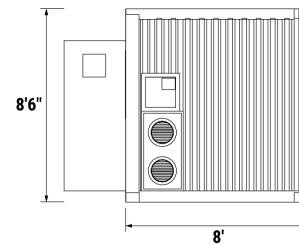

- Size:** 8'W x 8'6"H x 20'D
- Footprint:** 8' x 20'
- Weight:** 8,000 lbs
- Power:** 50A 220V Plug
- HVAC:** 1-Ton Heat/AC Unit
- Rooms:** 2
- Beds:** 4 (2 per room)
- Lockers:** 4
- Desk:** 2

COLORS

- Sand
- Custom

Specifications may vary. [Contact](#) Deployed Resources for more information.

CONTAINERIZED BERTHING UNIT

CONTAINERIZED BERTHING UNIT
FRONT VIEW

CONTAINERIZED BERTHING UNIT
RIGHT SIDE VIEW

CONTAINERIZED BERTHING UNIT
TOP VIEW