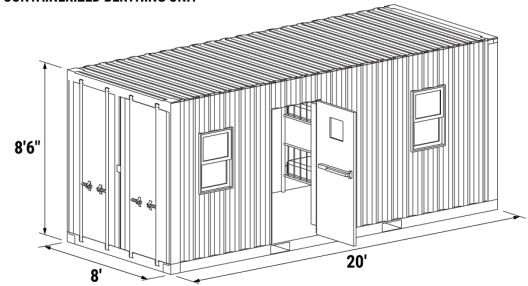

KEY FEATURES

CONTAINERIZED BERTHING UNIT

- **Size:** 8'W x 8'6"H x 20'D
- **Footprint:** 8' x 20'
- **Weight:** 8,000 lbs
- **Power:** 50A 220V Plug
- **HVAC:** 1-Ton Heat/AC Unit
- **Rooms:** 2
- **Beds:** 4 (2 per room)
- **Lockers:** 4
- **Desk:** 2

COLORS

- Sand
- Custom

Specifications may vary. [Contact](#) Deployed Resources for more information.

CONTAINERIZED BERTHING UNIT