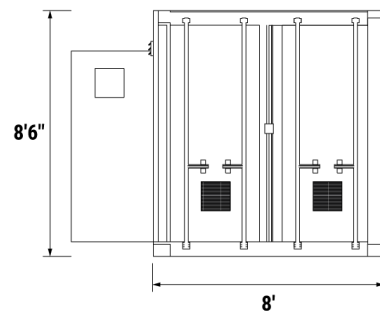

CONTAINERIZED LAUNDRY UNIT
RIGHT SIDE VIEW