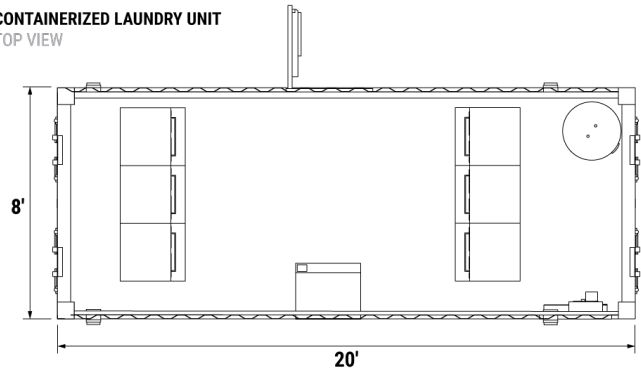

SPECIFICATIONS

SIZE 8'W x 8'6"H x 20'D

FOOTPRINT 8' x 20'

WEIGHT 9,000 lbs

WATER INLET 1" NPT

POWER 20' Propane Laundry Unit requires 50 Amp 120/240 Volt Single phase - 20' Electric Laundry Unit requires 200 Amp 120/240 Volt single phase

HVAC Through Wall HVAC Units

WATER HEATER 40 Gallon – Electric

WASHERS 6

DRYERS 6

COLOR OPTIONS

- Sand
- Custom

Specifications may vary.

Contact [Deployed Resources](https://www.deployedresources.com) for more information.

CONTAINERIZED LAUNDRY UNIT
TOP VIEW