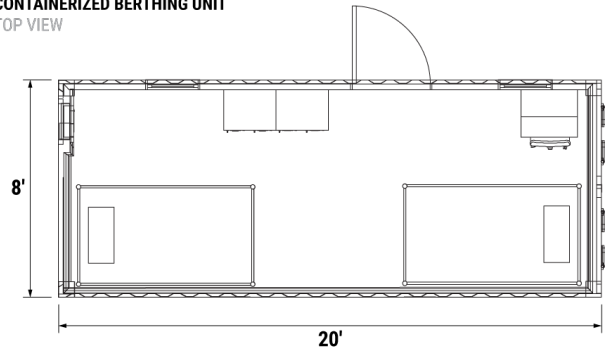

SPECIFICATIONS

SIZE	8'W x 8'6"H x 20'D
FOOTPRINT	8' x 20'
WEIGHT	8,000 lbs
POWER	50 amp 120/240 Volt single phase
HVAC	One-Ton Heat/AC Unit
ROOMS	2
BEDS	4 (2 per room)
LOCKERS	4
DESK	2

COLOR OPTIONS

- Sand
- Custom

Specifications may vary.

Contact [Deployed Resources](#) for more information.

CONTAINERIZED BERTHING UNIT
TOP VIEW