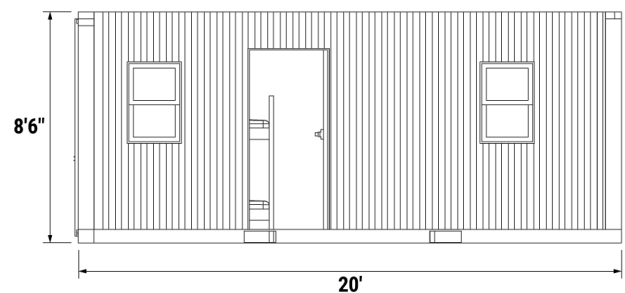

CONTAINERIZED BERTHING UNIT
FRONT VIEW