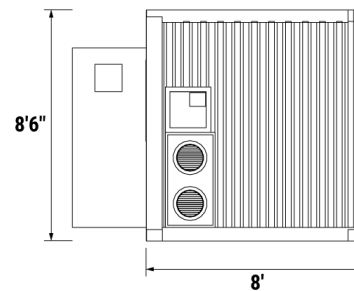

CONTAINERIZED BERTHING UNIT
RIGHT SIDE VIEW